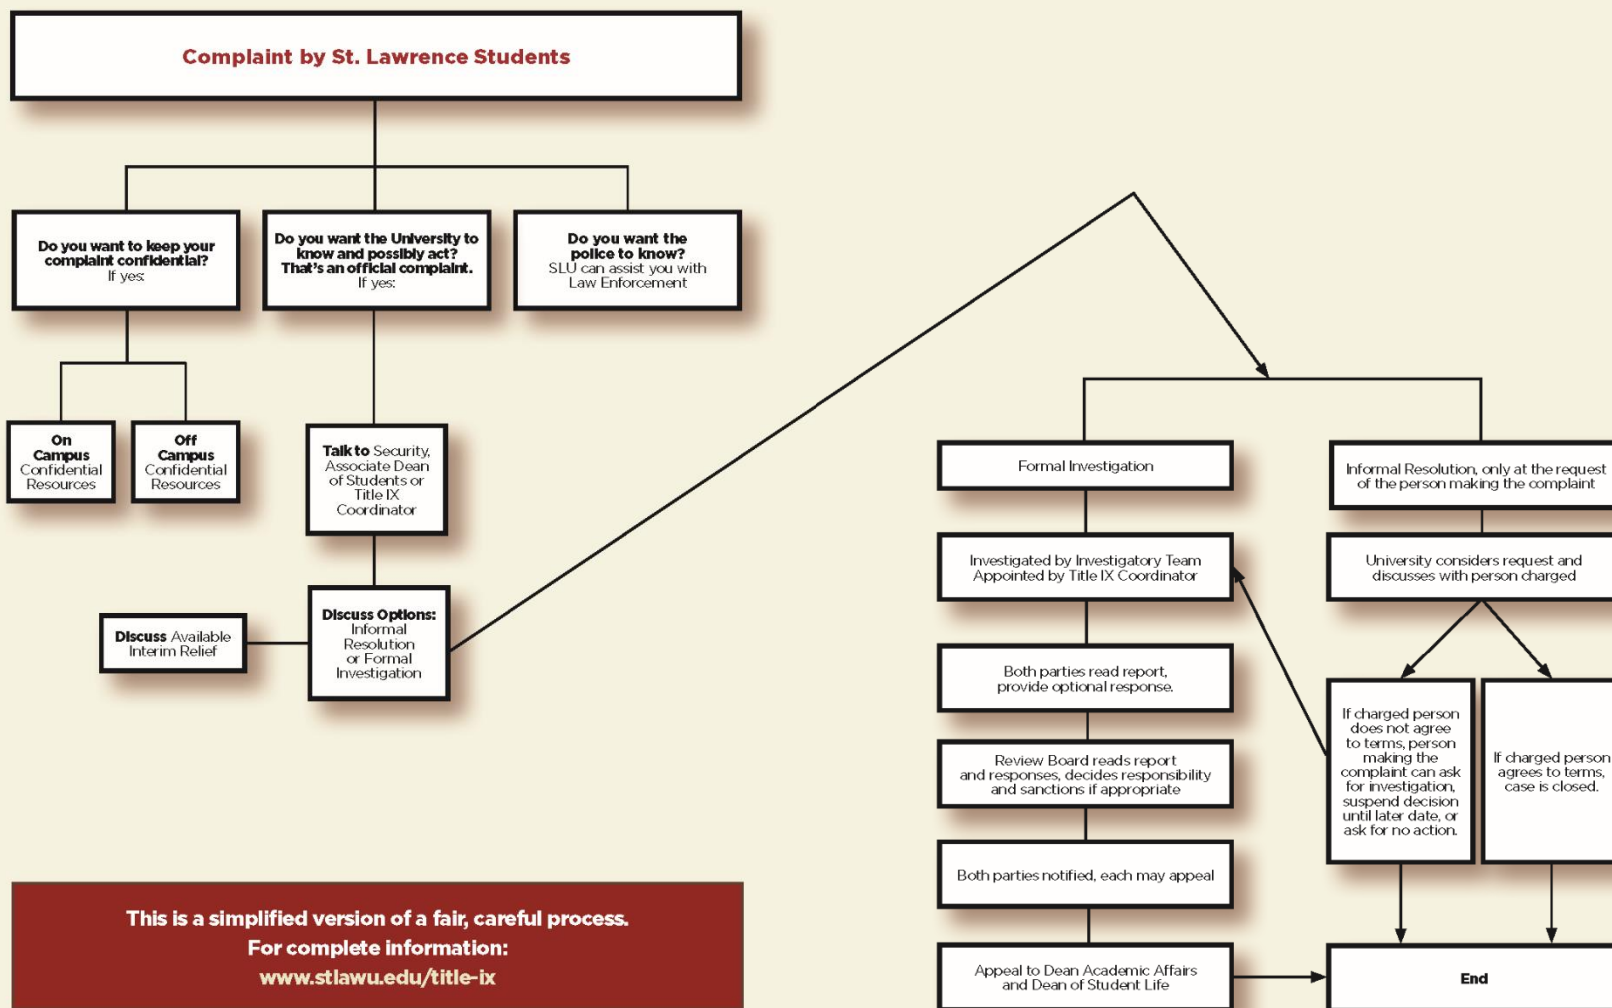

Resources and Process If You Have a Sexual Misconduct Complaint

This is a simplified version of a fair, careful process.
For complete information:
www.stlawu.edu/title-ix