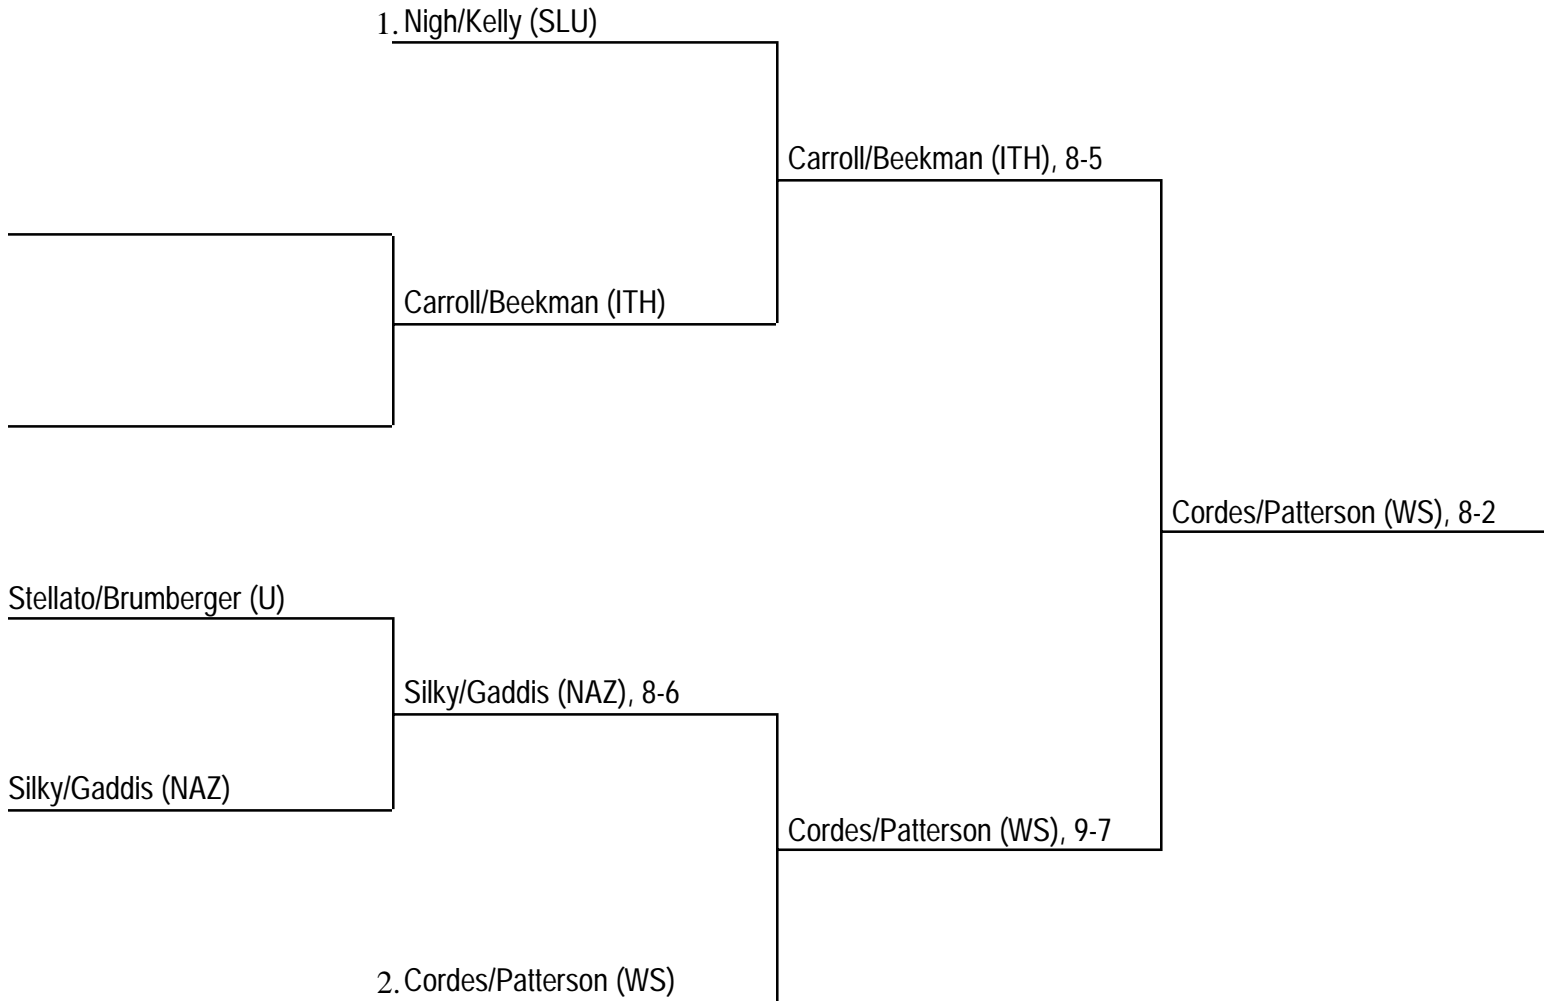

DOUBLES A BRACKET

Seeded Teams

1. Nigh/Kelly, St. Lawrence
2. Cordes/Patterson, William Smith

DOUBLES B BRACKET

Seeded Teams

- 1. Moore/Medina, Nazareth
- BYE - Randall/Yaguchi, William Smith