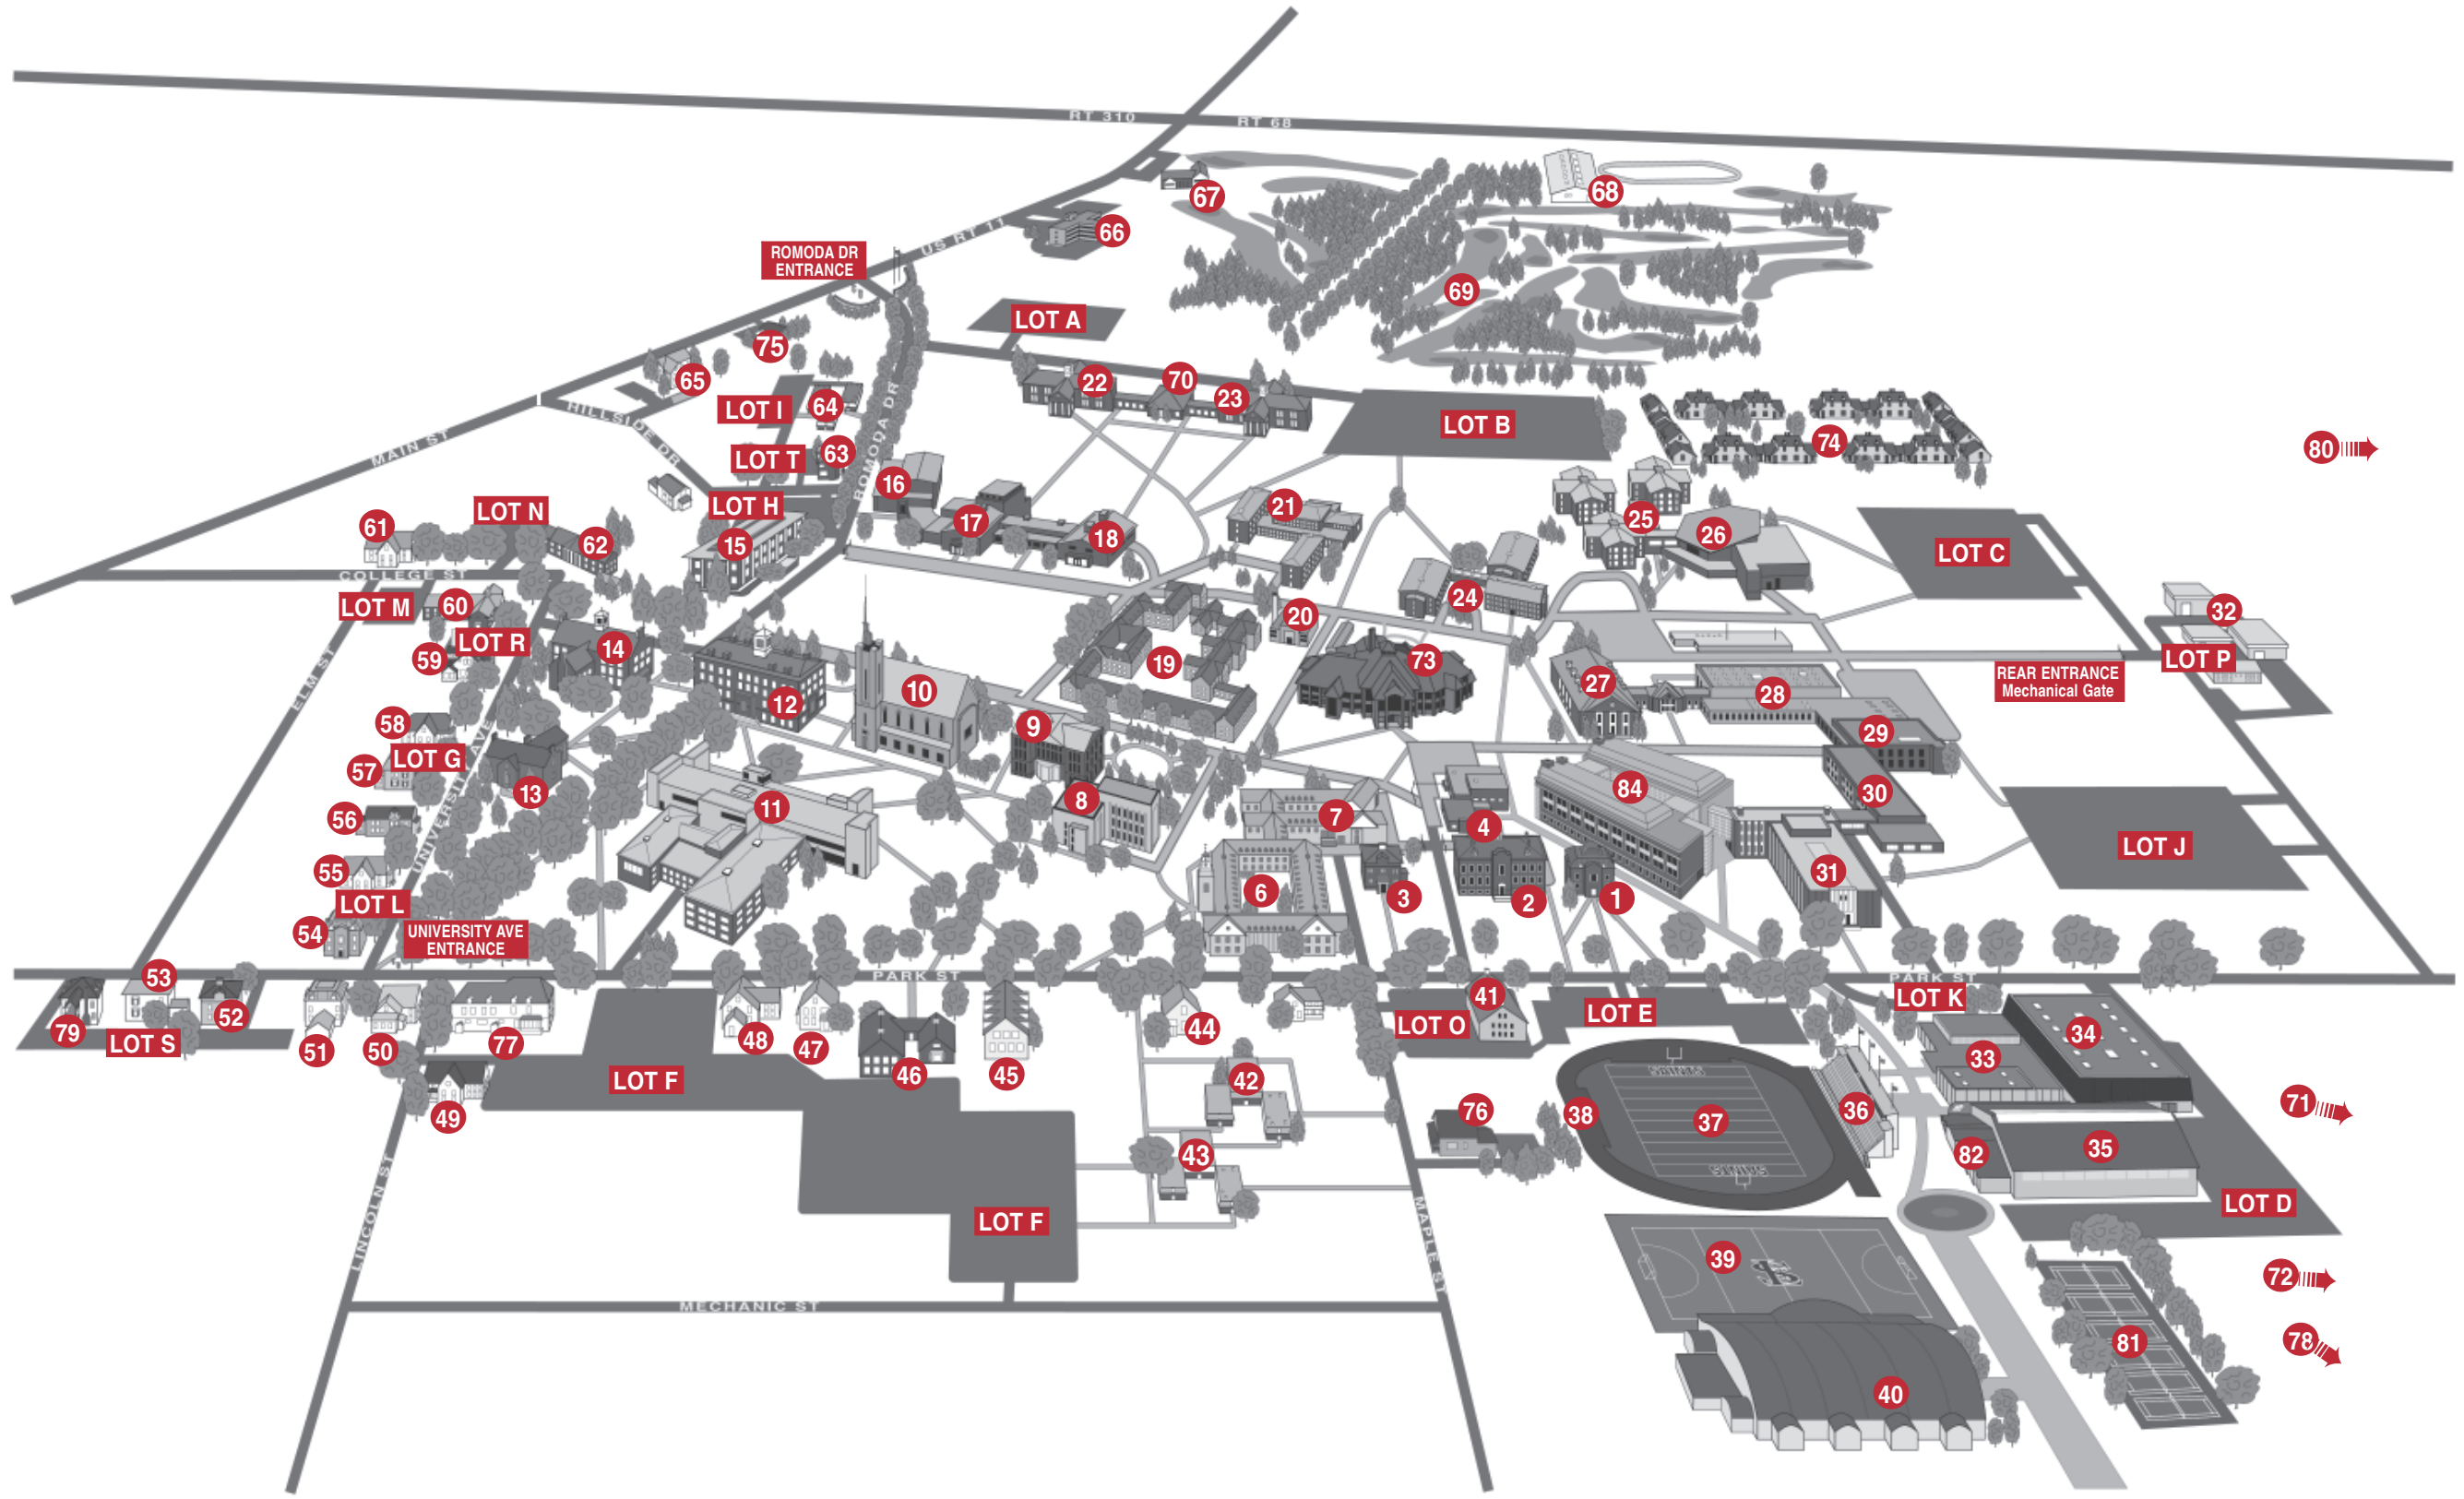

Teaching and Learning, Center for / Residence	77
Telecommunications	15 (Vilas Hall)
Theme Cottages:	
Artists' Guild	55 (1 University)
Black Women's Residence	61 (17 College)
Java House	57 (5 University)
Habitat for Humanity	53 (50 Park)
Hub/Student Residence	49 (1 Lincoln)
La Casa Latina	51 (54 Park)
Low Impact Living Greenhouse	48 (70 Park)
Male Athletes Against Sexual Violence	62 (25 College)
Outdoor Alternatives	50 (58 Park)
Pink Triangle	47 (72 Park)
Ray Ross Theme Cottage	52 (52 Park)
Women's Resource Center	56 (3 University)
University Advancement	15 (Vilas Hall)
University Communications	15 (Vilas Hall)
Upward Bound	8 (Hepburn Hall)
Volunteerism, Garner Center for	70
Web Services	19a (Dean-Eaton)
WORD Studio	11 (Owen D. Young Library)
Writing Program	21 (Whitman Hall)

Index by Facility Name

Alpha Tau Omega Fraternity (13 University)	60
Appleton Arena	40
Appleton Riding Hall	68
Artists' Guild Theme Cottage	55
Arts Annex	63
Augsbury Physical Education Center	33
Atwood Hall	14
Best Western University Inn	67
Bewkes Science Hall	31
Black Women's Residence Theme Cottage (17 College)	61
Brown Hall	28
Brewer Bookstore	41
Brush Alumni House/Guest House	59
Brush Art Gallery	16
Carnegie Hall	9
Center for Teaching and Learning/Residence	77
Central Heating Plant	20
Corporate and Foundation Relations	76
Dana Dining Center	7
Dean-Eaton Hall	19
Eben Holden Dining Center	26
English Department Offices	58
Facilities Operations Building	32
Fay Baseball Field	72
Flint Hall	29
Gaines College	64
Garner Center for Volunteerism	70
Gilson Hall	45
Global Studies and Gender Studies	44
Griffiths Arts Center	16
Gulick Theatre	17

Gunnison Memorial Chapel	10
Habitat for Humanity	53
Hepburn Hall	8
Herring-Cole Hall	13
Hub Theme Cottage	49
Hulett Hall	22
Indoor Golf Training Center	75
Java House Theme Cottage (5 University)	57
Java Performance Space	4
Jencks Hall	23
Johnson Hall of Science	84
Kappa Delta Sigma Sorority (53 Park)	54
La Casa Latina Theme Cottage (54 Park)	51
Leadership Academy	70
Leckonby Stadium	36
Lee Hall	25
Leithead Field House	34
Low Impact Living Greenhouse Theme Cottage (70 Park)	48
MacAllaster House (President's Home)	65
MacAllaster Soccer Stadium	71
Madill Hall	27
Male Athletes Against Sexual Violence Theme Cottage	62
Memorial Hall	3
Merrick-Pinkard Track	38
Newell Center for Arts Technology	18
Newell Field House	35
Noble Center	18
North Country Field	39
North Country Public Radio, WSLU-FM	66
Oliver D. Appleton Golf Course	69
Outdoor Alternatives Theme Cottage (58 Park)	50
Owen D. Young Library	11
Payson Hall	1
Pink Triangle Theme Cottage	47
Piskor Hall	2
President's Home (MacAllaster House)	65
Priest College	43
Ray Ross Theme Cottage (52 Park)	52
Rebert Hall	24
Reiff College	42
Richardson Hall	12
Robie Squash Courts	83
Sammis Tennis Courts	81
Softball field	78
Stafford Fitness Center	82
Steiner Senior Residences	74
Student Center	73
Sykes Residence	6
Torrey Health and Counseling Center	46
Valentine Hall	30
Vilas Hall	15
Wachtmeister Field Station	80
Weeks Field	37
Whitman Hall	21
Women's Resource Center Theme Cottage (3 University)	56

ST. LAWRENCE
UNIVERSITY

Parking Map

www.stlawu.edu