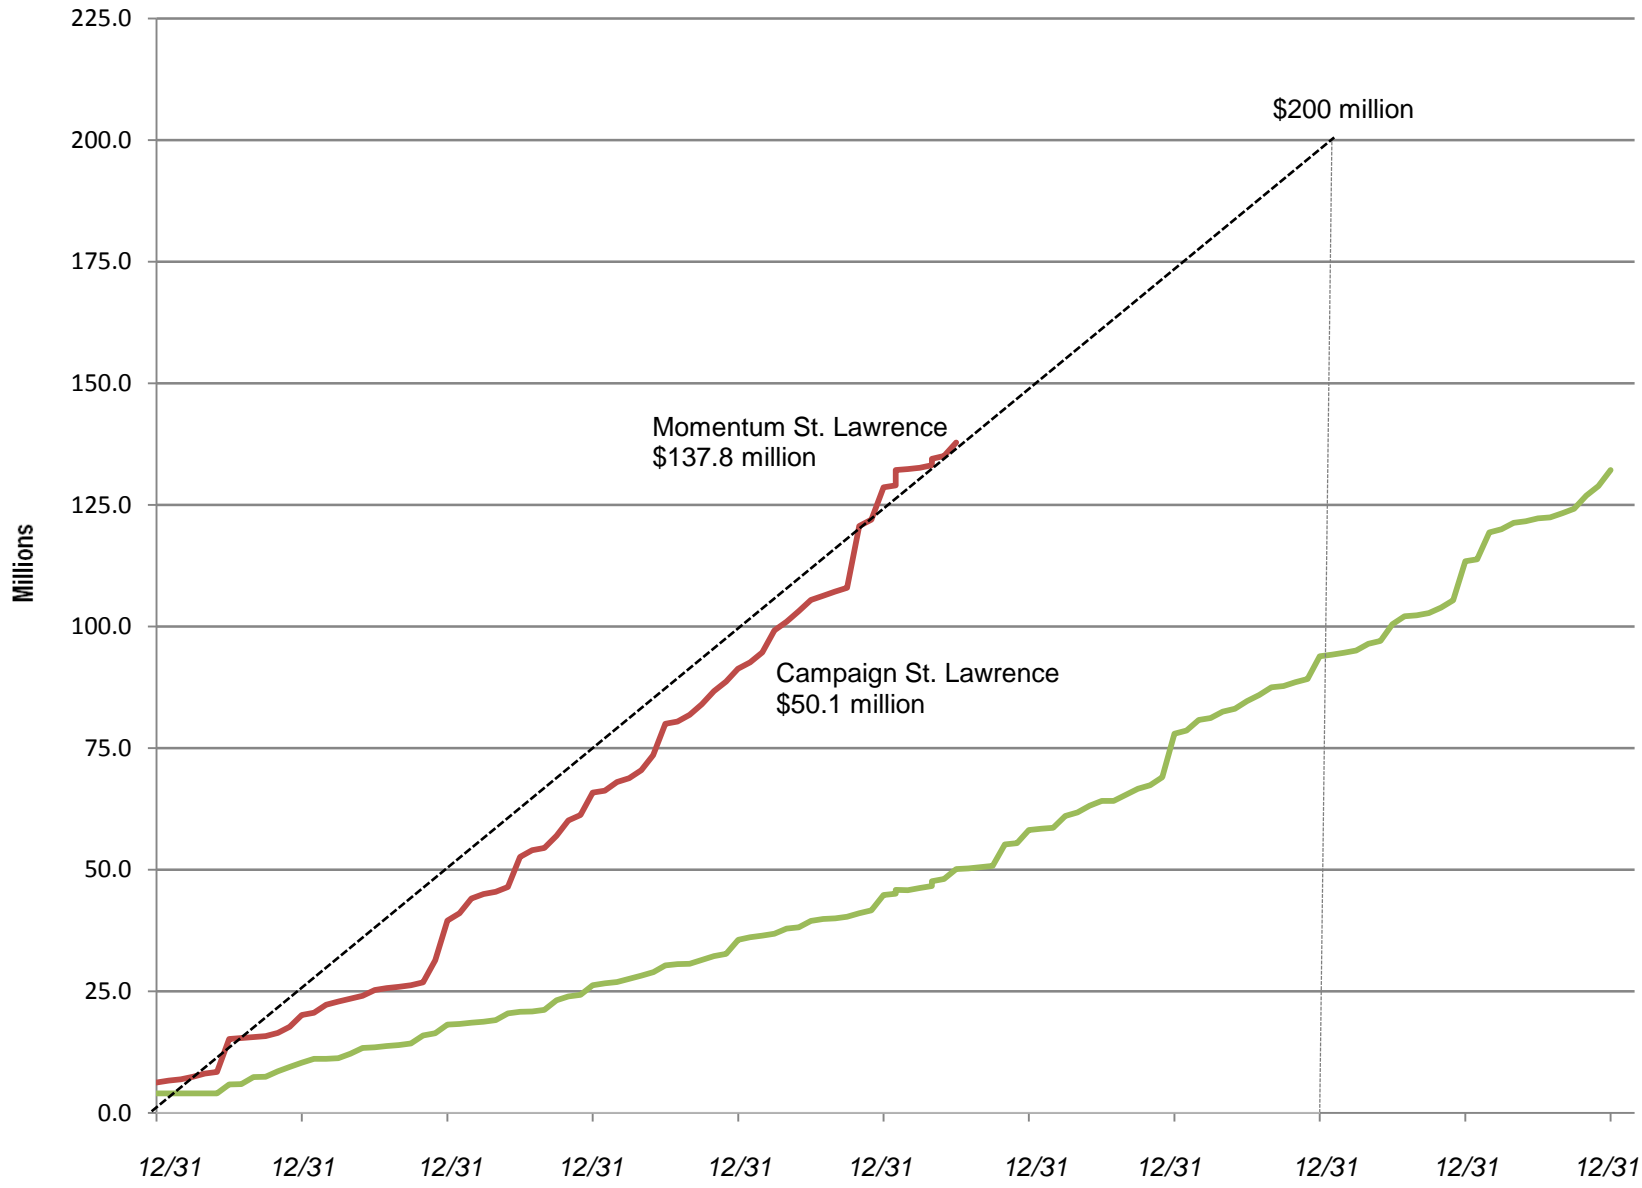

Momentum St. Lawrence vs. Campaign St. Lawrence

Overall Progress
as of 6/30/08

MSL	2002	2003	2004	2005	2006	2007	2008	2009	2010 - End MSL		
CSL	1992	1993	1994	1995	1996	1997	1998	1999	2000	2001	2002- End CSL