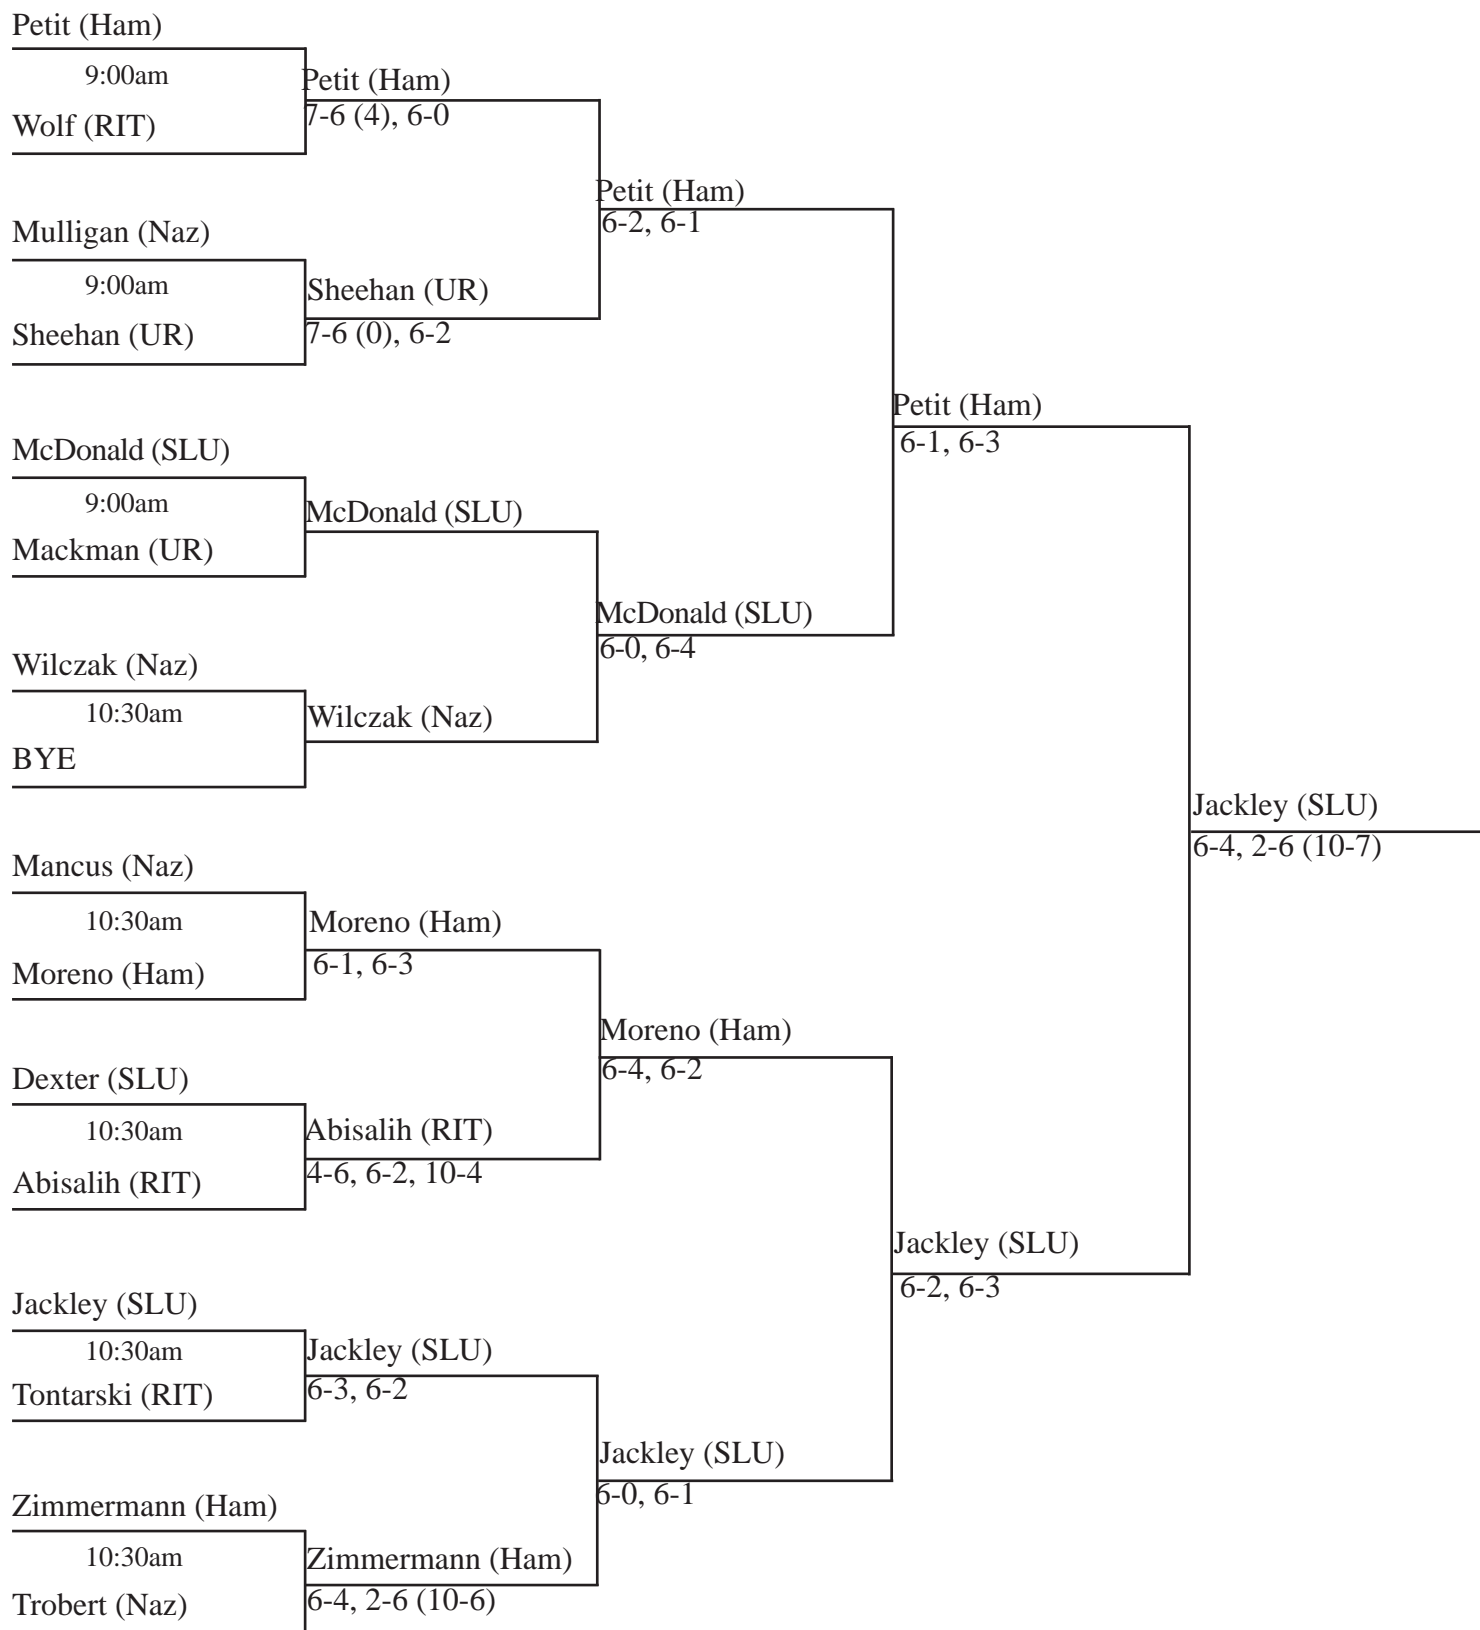

“A” Singles Bracket

“B” Singles Bracket

“C” Singles Bracket

Bodensieck (Naz)

9:00am	Bodensieck (Naz)
Kerz (Ham)	5-7, 6-2, 10-4

Pommier (RIT)

9:00am	Pommier (RIT)
Gross (Ham)	6-2, 6-3

Timpone (SLU)

9:00am	Beaver (Naz)
Beaver (Naz)	7-5, 6-1

Berman (Ham)

9:00am	Berman (Ham)
Magill (UR)	6-3, 7-6 (5)

Good (RIT)

9:00am	Matteo (Naz)
Matteo (Naz)	6-4, 6-3

Bogue (RIT)

10:30am	Volkov (UR)
Volkov (UR)	6-3, 6-0

Erwin (Ham)