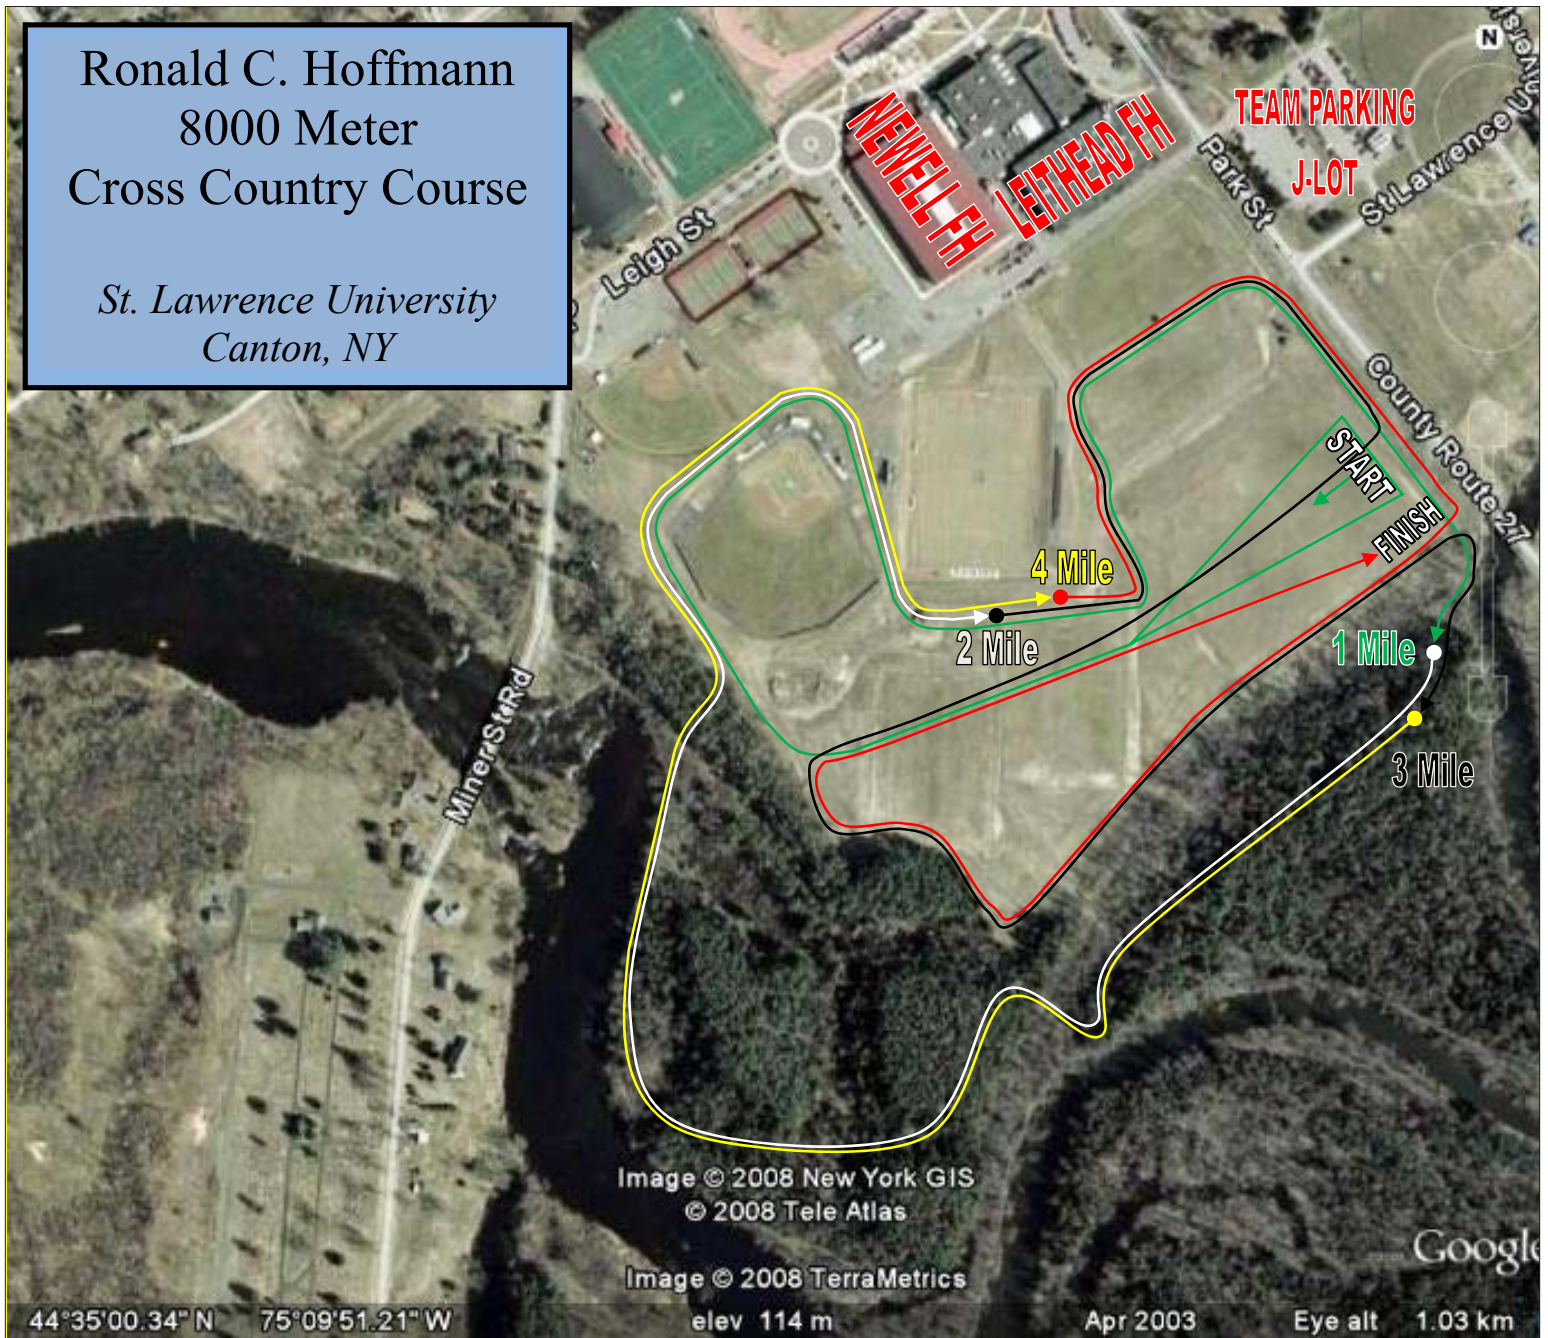

Ronald C. Hoffmann
8000 Meter
Cross Country Course

*St. Lawrence University
Canton, NY*

Elevation Profile of Hoffmann 8000m Cross Country Course